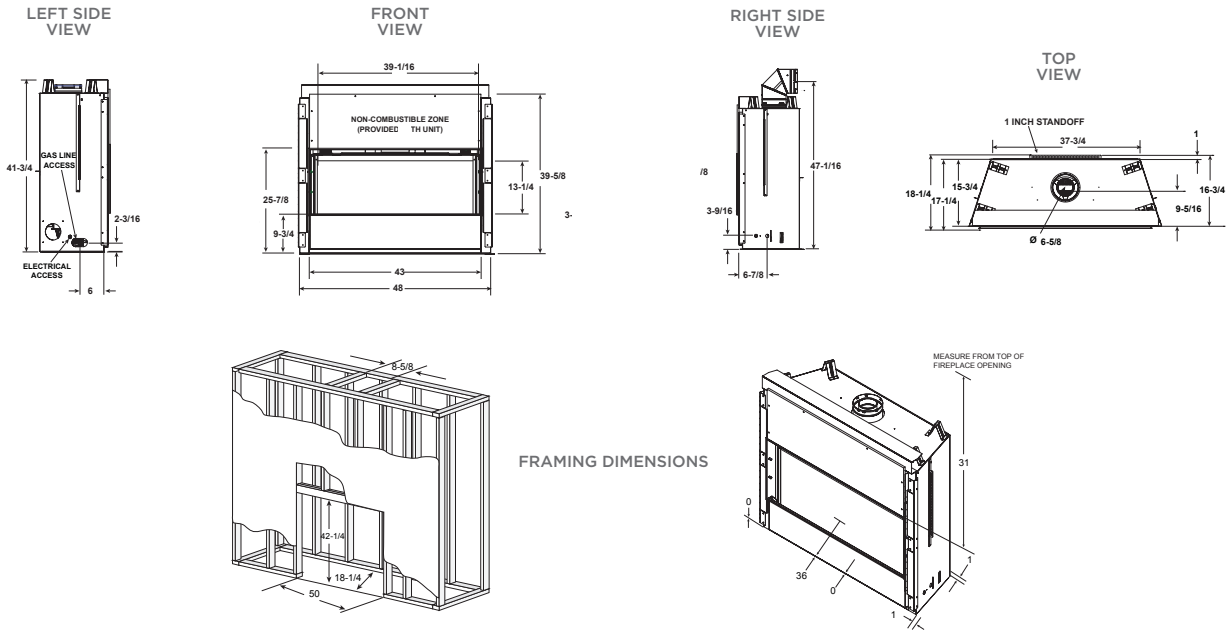

White Glass Beads

Reflective Black Porcelain Basepan and porcelain interior liner

Log Kit

Cosmo SLR Specifications

MODEL	FRONT WIDTH		BACK WIDTH		HEIGHT		DEPTH		VIEWING AREA	Btu/Hour Input
	Actual	Framing	Actual	Framing	Actual	Framing	Actual	Framing		
SLR	48	50	37-3/4	50	39-5/8	42-1/4	16-3/4	18-1/4	13-1/4 x 39-1/16	26,000 (NG) 25,000 (LP)

Dimensions above are in inches. Reference dimensions only. We recommend measuring individual units at installation. Assumes the use of 1/2" Sheetrock. NOTE: Combustible material should not be installed over the face. Make sure you do NOT cover the decorative door opening.