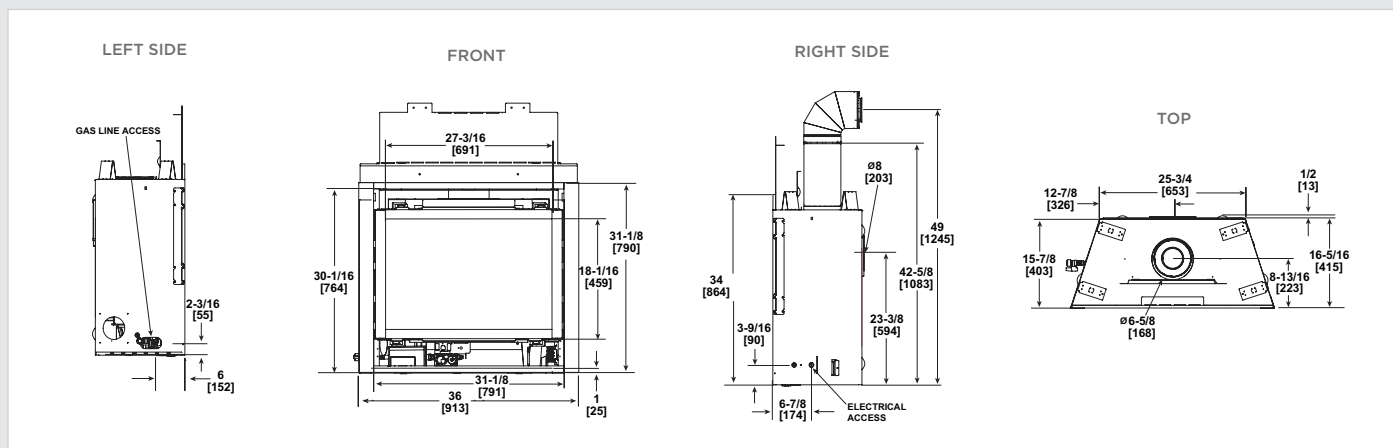

Right: Metro 32 shown with Modern front in New Bronze finish*.

Cover: Metro 32 shown with Modern front in Fog Gray finish with Ebony glass media*.

Metro 32 Specifications

MODEL	HEIGHT		FRONT WIDTH		BACK WIDTH		DEPTH		Glass Size	Btu/Hour Input
	Actual	Framing	Actual	Framing	Actual	Framing	Actual	Framing		
SL-550METRO SL-550METRO-LP	34-3/8	43	36	37	25-3/4	37	16-1/4	16-1/4	30-1/2 x 21	21,000 (NG) 19,000 (LP)

Dimensions above are in inches. Reference dimensions only. We recommend measuring individual units at installation. Assumes the use of 1/2" Sheetrock. NOTE: Combustible material should not be installed over the face. Make sure you do NOT cover the decorative door opening.