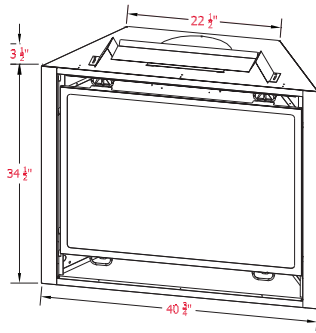

Zone Heat

Install a Kozy Heat furnace rated, high efficient fireplace and save money - lower your fuel bill when you turn your furnace down and heat only the room(s) where you'll be spending time in.

Standard Features

- 28,000 BTU/hr input-NG & 28,000 BTU/hr input - LP
- High efficiency: NG - 80% LP Gas - 82% (Steady state efficiency at high burn)
- Canada P-4 approved
- High quality lifetime warranty glass (35" x 26")
- Quick-latch glass
- Accepts rigid pipe; rear vent ready
- The TRF-RF model (ONLY) comes standard with sandstone refractory, remote modulating valve system w/flame & fan adjustment: fan kit & remote control included (Kozy kontrol)
- Upper grill/hood and lower grill (black)
- High-low regulator
- Patented log design
- Minnesota Energy Code compliant to 50 pascals

Optional Features

1. Drake, Young, Astoria, Arched Drake, Arched Prairie, True Arch design, Cathedral bifold and Mission bifold full door faces (available in black, rust or titanium finish)
   - Renaissance pattern front
   - Renaissance pattern full doors
   - Mission design doors also available in antique copper and brushed nickel
   - Optional sandstone refractory*
   - Optional red refractory
   - Flex vent adaptor kit
   - Automatic fan kit with variable speed control (2-75 CFM) - model TRF only
   - Remote control or thermostat remote control - model TRF only
   - Wall mount thermostat/wireless wall mount thermostat - model TRF only
   - Wall, corner cabinets and flush surrounds - Refer to the cabinetry brochure
2. *Standard on RF models

Safety

- Each unit factory tested!
- Tested by OMNI-Test Laboratories
- Complies with ANSI Z21.88B-2003•CSA 2.33-2003 'Vented gas fireplace heaters'
- Sealed combustion chamber with standing pilot ignition
- Removable millivolt board with 30-second delay pilot
- Requires NO ELECTRICITY to operate - excluding fan
- Automatic pressure relief glass system
- Bedroom and mobile home approved

Specifications

- Height - 34 1/2" • Weight - 180 lbs.
- Width - 40 3/4"
- Depth - 15 3/4" • Back Width - 22 1/2"

Framing Dimensions

- Height - 38 1/4" • Platform 40 3/4" W x 15 3/4" D
- Width - 41 1/4" • Depth - 16 1/4"

Clearances

1. Top of unit face to framing - 3 1/2"
   - Surround sides (flush) - 0"
   - Unit top to ceiling - 31"
   - Mantel 8" deep from top of unit - 8"
   - From unit left & right sides & back - 1/2"
   - To flooring - 0"
   - From the unit's side to adjacent sidewall - 0"
   - Mantel 12" deep from top of unit - 12"
2. *Please refer to mantel projection chart in the installation manual

NOTE: Refer to the #56701 installation manual for complete installation & venting requirements.

Manufactured by Hussong Mfg. Co. Inc.
204 Industrial Park Drive, Lakefield, MN 56150
Phone 1-800-253-4904 www.kozyheat.com

In order to continually provide the highest quality product available, specifications and dimensions are subject to change. Refer to the unit installation manual for complete installation instructions. Installation must conform with local building codes.