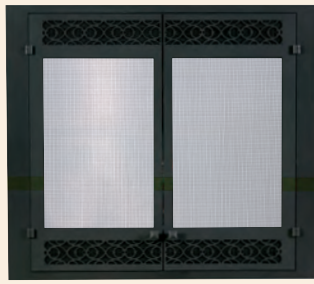

Renaissance pattern full door face