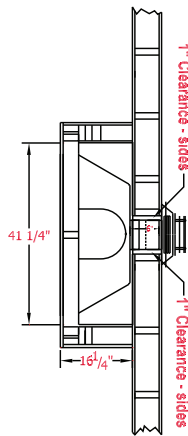

Refractories

Sandstone brick refractory

Red brick refractory

*Shown in a Keystone wall cabinet
w/Mission bifold full door face
and red refractory*

Zone Heat

Install a Kozy Heat furnace rated, high efficient fireplace and save money - lower your fuel bill when you turn your furnace down and heat only the room(s) where you'll be spending time in.

Specifications

- Height - 34 1/2" • Weight - 180 lbs.
- Width - 40 3/4"
- Depth - 15 3/4" • Back Width - 22 1/2"

Framing Dimensions

- Height - 38 1/4" • Platform 40 3/4" W x 15 3/4" D
- Width - 41 1/4" • Depth - 16 1/4"