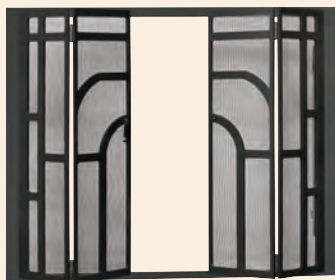

Astoria pattern full door face

Drake pattern full door face

Young pattern full door face

Arched Drake pattern full door face

Arched Prairie pattern full door face

Cathedral bifold full door face

Mission bifold full door face

'True Arch' Mission full door face

Mission design doors black

Mission design doors antique copper

Mission design doors brushed nickel

The above black door finishes are lightened in this literature to show distinct details of each face