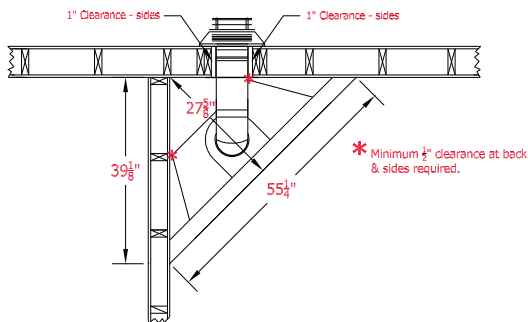

Zone Heat

Install a Kozy Heat furnace rated, high efficient fireplace and save money - lower your fuel bill when you turn your furnace down and heat only the room(s) where you'll be spending time in.

Standard Features

- 28,000 BTU/hr input-NG & 28,000 BTU/hr input - LP
- High efficiency: NG - 80% LP Gas - 82% (Steady state efficiency at high burn)
- Canada P-4 approved
- High quality lifetime warranty glass (35" x 26")
- Quick-latch glass
- Accepts rigid pipe; rear vent ready
- The TRF-RF model (ONLY) comes standard with sandstone refractory, remote modulating valve system w/flame & fan adjustment: fan kit & remote control included (Kozy kontrol)
- Upper grill/hood and lower grill (black)
- High-low regulator
- Patented log design
- Minnesota Energy Code compliant to 50 pascals

Optional Features

1. Drake, Young, Astoria, Arched Drake, Arched Prairie, True Arch design, Cathedral bifold and Mission bifold full door faces (available in black, rust or titanium finish)
   - Renaissance pattern front
   - Renaissance pattern full doors
   - Mission design doors also available in antique copper and brushed nickel
   - Optional sandstone refractory*
   - Optional red refractory
   - Flex vent adaptor kit
   - Automatic fan kit with variable speed control (2-75 CFM) - model TRF only
   - Remote control or thermostat remote control - model TRF only
   - Wall mount thermostat/wireless wall mount thermostat - model TRF only
   - Wall, corner cabinets and flush surrounds - Refer to the cabinetry brochure
2. *Standard on RF models

Safety

- Each unit factory tested!
- Tested by OMNI-Test Laboratories
- Complies with ANSI Z21.88B-2003•CSA 2.33-2003 'Vented gas fireplace heaters'
- Sealed combustion chamber with standing pilot ignition
- Removable millivolt board with 30-second delay pilot
- Requires NO ELECTRICITY to operate - excluding fan
- Automatic pressure relief glass system
- Bedroom and mobile home approved

Specifications

- Height - 34 1/2" • Weight - 180 lbs.
- Width - 40 3/4"
- Depth - 15 3/4" • Back Width - 22 1/2"

Framing Dimensions

- Height - 38 1/4" • Platform 40 3/4" W x 15 3/4" D
- Width - 41 1/4" • Depth - 16 1/4"

Clearances

1. Top of unit face to framing - 3 1/2"
   - Surround sides (flush) - 0"
   - Unit top to ceiling - 31"
   - Mantel 8" deep from top of unit - 8"
   - From unit left & right sides & back - 1/2"
   - To flooring - 0"
   - From the unit's side to adjacent sidewall - 0"
   - Mantel 12" deep from top of unit - 12"
2. *Please refer to mantel projection chart in the installation manual

NOTE: Refer to the #56701 installation manual for complete installation & venting requirements.

Manufactured by Hussong Mfg. Co. Inc.
204 Industrial Park Drive, Lakefield, MN 56150
Phone 1-800-253-4904 www.kozyheat.com

In order to continually provide the highest quality product available, specifications and dimensions are subject to change. Refer to the unit installation manual for complete installation instructions. Installation must conform with local building codes.