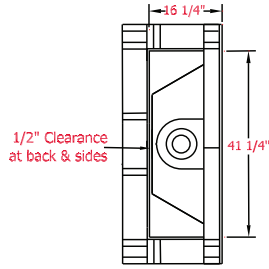

Zone Heat

Install a Kozy Heat furnace rated, high efficient fireplace and save money - lower your fuel bill when you turn your furnace down and heat only the room(s) where you'll be spending time in.

Standard Features

- 28,000 BTU/hr input-NG & 28,000 BTU/hr input - LP
- High efficiency: NG - 80% LP Gas - 82% (Steady state efficiency at high burn)
- Canada P-4 approved
- High quality lifetime warranty glass (35" x 26")
- Quick-latch glass
- Accepts rigid pipe; rear vent ready
- The TRF-RF model (ONLY) comes standard with sandstone refractory, remote modulating valve system w/flame & fan adjustment: fan kit & remote control included (Kozy kontrol)
- Upper grill/hood and lower grill (black)
- High-low regulator
- Patented log design
- Minnesota Energy Code compliant to 50 pascals

Optional Features

1. Drake, Young, Astoria, Arched Drake, Arched Prairie, True Arch design, Cathedral bifold and Mission bifold full door faces (available in black, rust or titanium finish)
   - Renaissance pattern front
   - Renaissance pattern full doors
   - Mission design doors also available in antique copper and brushed nickel
   - Optional sandstone refractory*
   - Optional red refractory
   - Flex vent adaptor kit
   - Automatic fan kit with variable speed control (2-75 CFM) - model TRF only
   - Remote control or thermostat remote control - model TRF only
   - Wall mount thermostat/wireless wall mount thermostat - model TRF only
   - Wall, corner cabinets and flush surrounds - Refer to the cabinetry brochure
2. *Standard on RF models

Safety

- Each unit factory tested!
- Tested by OMNI-Test Laboratories
- Complies with ANSI Z21.88B-2003•CSA 2.33-2003 'Vented gas fireplace heaters'
- Sealed combustion chamber with standing pilot ignition
- Removable millivolt board with 30-second delay pilot
- Requires NO ELECTRICITY to operate - excluding fan
- Automatic pressure relief glass system
- Bedroom and mobile home approved

Specifications

- Height - 34 1/2" • Weight - 180 lbs.
- Width - 40 3/4"
- Depth - 15 3/4" • Back Width - 22 1/2"

Framing Dimensions

- Height - 38 1/4" • Platform 40 3/4" W x 15 3/4" D
- Width - 41 1/4" • Depth - 16 1/4"

Clearances

1. Top of unit face to framing - 3 1/2"
   - Surround sides (flush) - 0"
   - Unit top to ceiling - 31"
   - Mantel 8" deep from top of unit - 8"
   - From unit left & right sides & back - 1/2"
   - To flooring - 0"
   - From the unit's side to adjacent sidewall - 0"
   - Mantel 12" deep from top of unit - 12"
2. *Please refer to mantel projection chart in the installation manual

NOTE: Refer to the #56701 installation manual for complete installation & venting requirements.

Manufactured by Hussong Mfg. Co. Inc.
204 Industrial Park Drive, Lakefield, MN 56150
Phone 1-800-253-4904 www.kozyheat.com

In order to continually provide the highest quality product available, specifications and dimensions are subject to change. Refer to the unit installation manual for complete installation instructions. Installation must conform with local building codes.