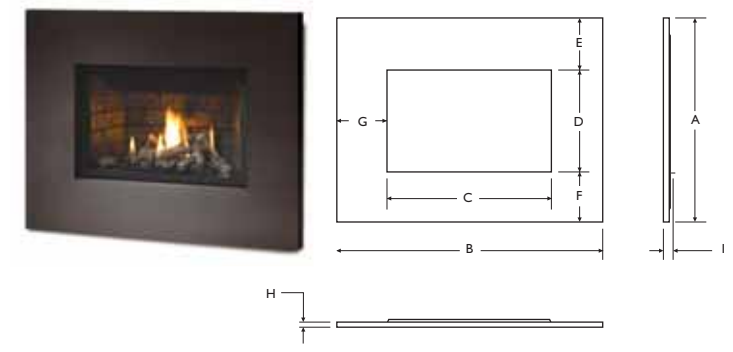

Flatt	A	B	C	D	E	F	G	H	I
ZDV33	35⁵/₁₆"	45¹/₁₆"	28³/₈"	17¹/₁₆"	8³/₄"	8³/₄"	8³/₄"	1"	1³/₁₆"
ZDV36	37⁵/₃₂"	50⁵/₁₆"	32¹/₁₆"	19⁵/₈"	8³/₄"	8³/₄"	8³/₄"	1"	1³/₁₆"

2340 Logan Avenue
Winnipeg, Manitoba, Canada R2R 2V3
Phone: 204.632.1962 Fax: 204.632.1960
www.marquisfireplaces.net