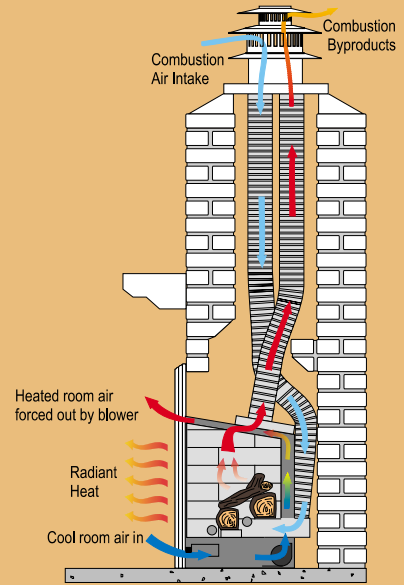

Faceplate Options

1. Choose between three faceplates, each with a distinctive laser-cut design, and an outer cast-iron surround.
2. The faceplates are finished in Satin Black, and the surrounds are finished in Charcoal Grey.
3. Sunrise Pattern, featuring a graceful, arched top
   - Willow Pattern, features an elegant design, and a traditional shape
   - Traditional Faceplate, featuring a rectangular style without laser-cutting, except for a subtle pattern on the bottom panel

Tuscany Direct Vent insert shown with Willow faceplate.