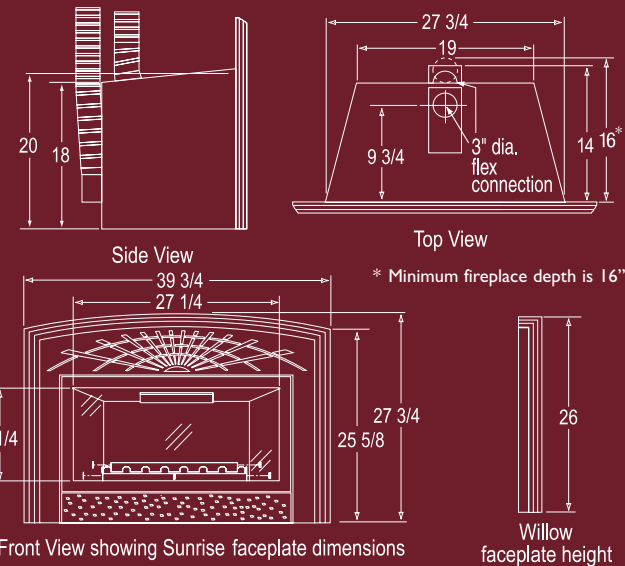

Faceplate Options

- Choose between three faceplates, each with a distinctive laser-cut design, and an outer cast-iron surround.
- The faceplates are finished in Satin Black, and the surrounds are finished in Charcoal Grey.
- Sunrise Pattern, featuring a graceful, arched top
 - Willow Pattern, features an elegant design, and a traditional shape
 - Traditional Faceplate, featuring a rectangular style without laser-cutting, except for a subtle pattern on the bottom panel

Tuscany Direct Vent insert shown with Willow faceplate.

Tuscany Direct Vent insert shown with Traditional faceplate.

Tuscany Model 34DVi Insert Dimensions

Consult owner's manual for complete installation instructions and proper clearances to combustible surfaces prior to installing fireplace.